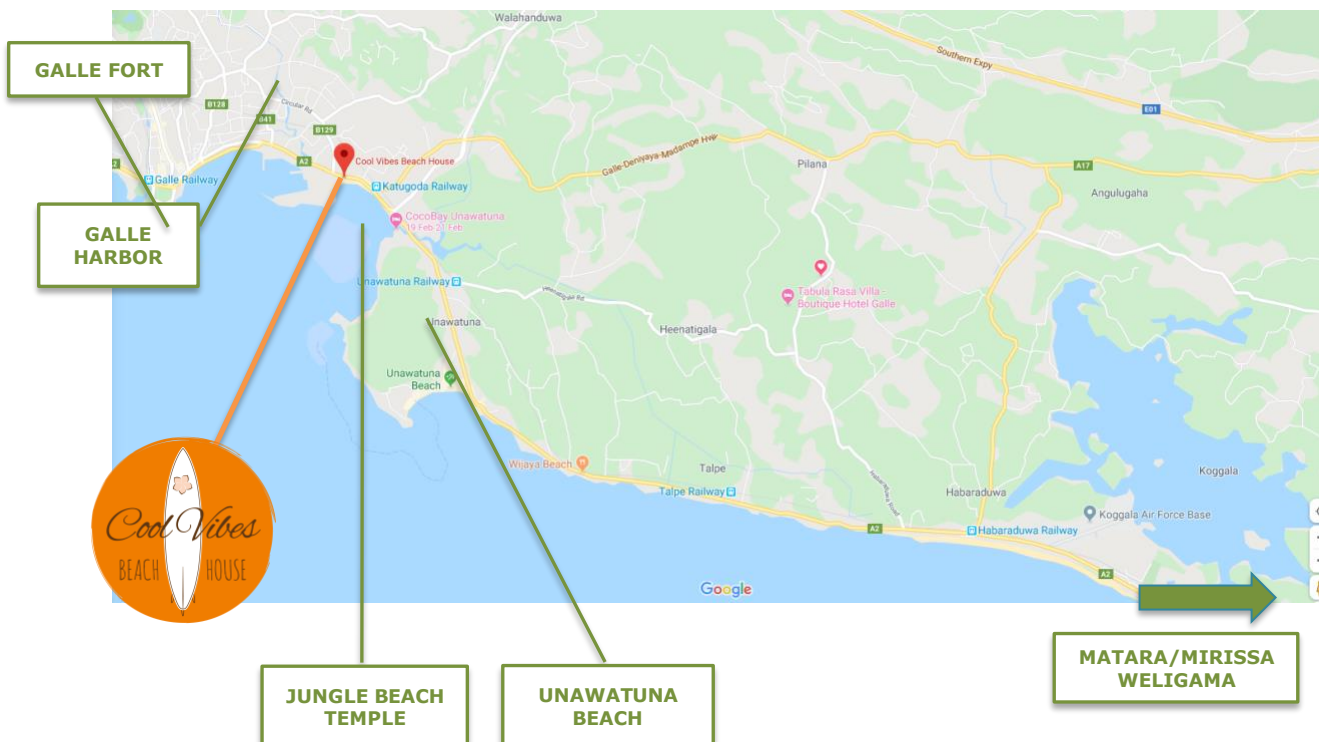

TO REACH COOL VIBES Beach House

Bonavista Bay, 410/2, Mattara Road, Galle

FROM COLOMBO:

- From high way, Exit Galle
- Direction Galle
- Take Right on Mattara road direction Galle,
- The Cool Vibes Beach House is located on your left after 400m, next to Galle Express, in front of Regional Development Bank

FROM GALLE:

- On the sea side, Matara road;
- After the Galle harbor and the bridge;
- The Cool Vibes Beach House is located on your right 500m after the bridge, next to Galle Express, in front of Regional Development Bank

FROM UNAWATUNA (or MATARA/MIRISSA/WELIGAMA):

- On the sea side, Mattara road, direction Galle,
- When you are along the Bonavista Bay with fishermen on your left,
- The Cool Vibes Beach House is located on your left, next to Galle Express, in front of Regional Development Bank (500m before the bridge & Galle Harbor)

6°02'00.1"N 80°14'11.2"E

+94 76 223 06 05

www.coolvibes-srilanka.com – contact@coolvibes-srilanka.com